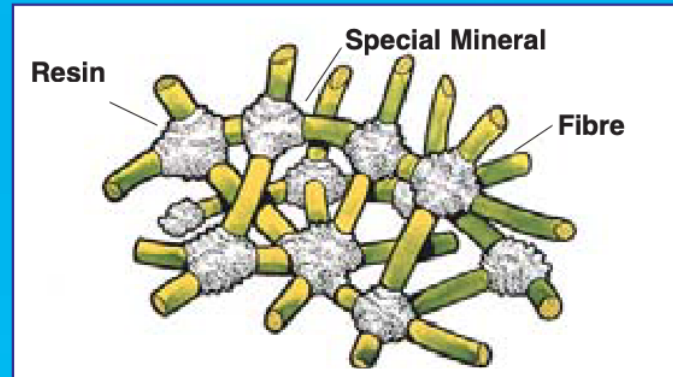

Scotch-Brite™ Cleaning and Scouring Pads

High Quality Cleaning Power

A leader in the cleaning tools category for over 40 years, Scotch-Brite products provide you with quality, durability and performance. Backed by innovation and technology, 3M continues to develop efficient and cost effective products for your maintenance needs.

Look to the family of Scotch-Brite cleaning products for the right tool for each cleaning job - from heavily soiled griddles to the most delicate surfaces.

Scotch-Brite Technology

Scotch-Brite pads giving you just what you want:

- Great value for money cleaning
- The benefits of easy rinsing
- Long term repeat use
- A robust non-metallic construction
- A range to fit all applications