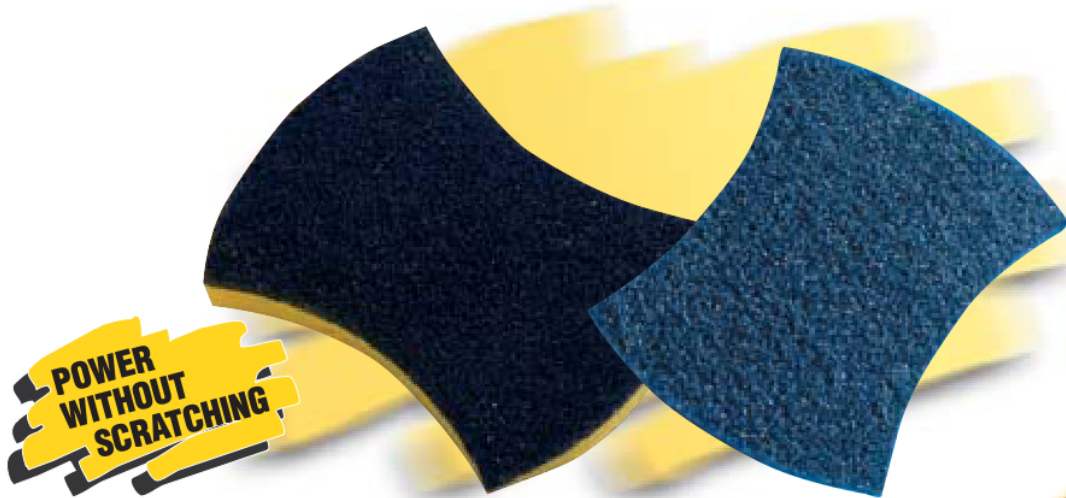

Scotch-Brite™ No. 450 Extra Thick Heavy Scouring Pad

- The flexible alternative to metal scrapers and steel wool
- Conforms to surface
- Easily rinsed

Colour: Blue **Size:** 158 x 95mm

Typical applications: Heavily encrusted pots and pans, baking trays, kitchen equipment, pipework.

Look to the family of Scotch-Brite cleaning products for the right tool for each cleaning job - from heavily soiled griddles to the most delicate surfaces.

Scotch-Brite Technology

Scotch-Brite pads giving you just what you want:

Non-Scratch/Delicate Surface Cleaning At Work!

Ideal for effective removal of dirt and grime without scratching or damaging.

Scotch-Brite™ Power Pad No. 2000 / Power Sponge No.3000

- Multi-purpose scouring pad
- Combines a powerful cleaning action with less scratching
- Resists sponge odours, staining and crumbling caused by bacteria
- Anti-bacterial sponge
- Prevents germ growth